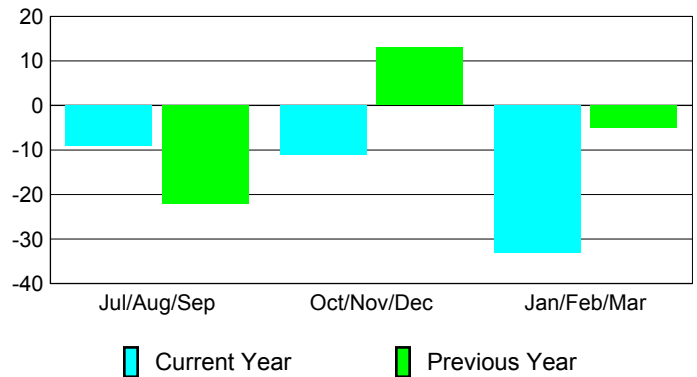

Membership Results
2009-2010

Membership
2008-2009

Month	Net Memb Goal	Actual New Memb	Actual Dropped Memb	Gain/Loss of Memb	Gain/Loss of Memb
Jul/Aug/Sep	10	48	-57	-9	-22
Oct/Nov/Dec	37	53	-64	-11	13
Jan/Feb/Mar	43	26	-59	-33	-5
Totals	90	127	-180	-53	-14

Membership Results 2009-2010

Goal, New, Dropped, Gain/Loss

Comparison of Membership Gain/Loss

Current Year Compared to the Previous Year

Gender Comparison 2009-2010

Jul/Aug/Sep

Oct/Nov/Dec

Jan/Feb/Mar