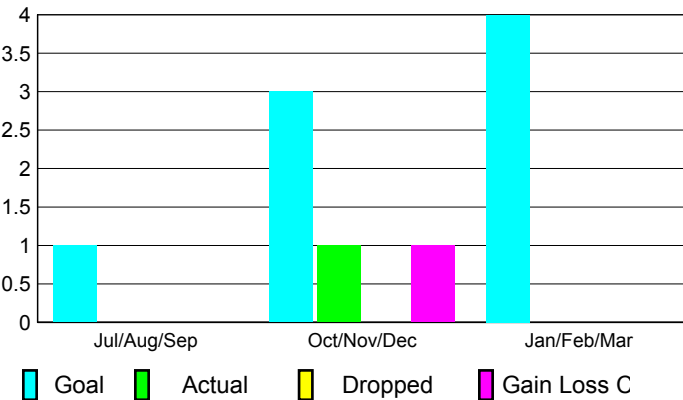

2009-2010 GMT Quarterly Report for District (or Undistricted) **District 2 E1**

GMT: **JOHN 'JACK' R FERGUSON**

Location: **TEXAS**

GMT CA: **1**

CLUBS

Club Results
2009-2010

Clubs
2008-2009

Month	New Club Goal	Actual New Clubs	Actual Dropped Clubs	Gain/Loss of Clubs	Gain/Loss of Clubs
Jul/Aug/Sep	1	0	0	0	0
Oct/Nov/Dec	3	1	0	1	-1
Jan/Feb/Mar	4	0	0	0	0
Totals	8	1	0	1	-1

Club Results 2009-2010

Goal, New, Dropped, Gain/Loss

Comparison of Club Gain/Loss

Current Year Compared to the Previous Year

YTD Status Quo Clubs 2009-2010

Status Quo Clubs Compared to Status Quo Members

MEMBERSHIP