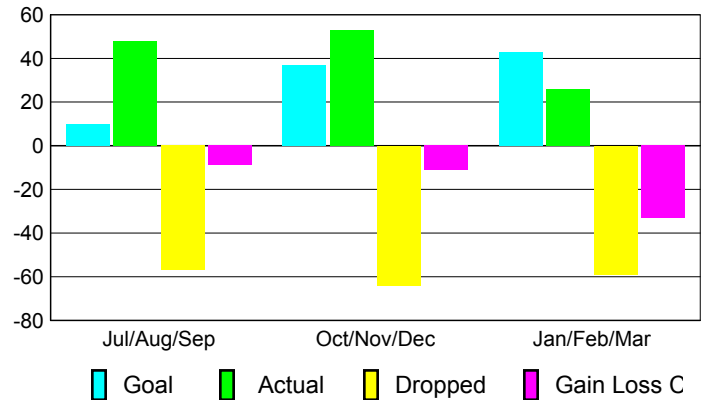

Membership Results 2009-2010

Goal, New, Dropped, Gain/Loss

Comparison of Membership Gain/Loss

Current Year Compared to the Previous Year