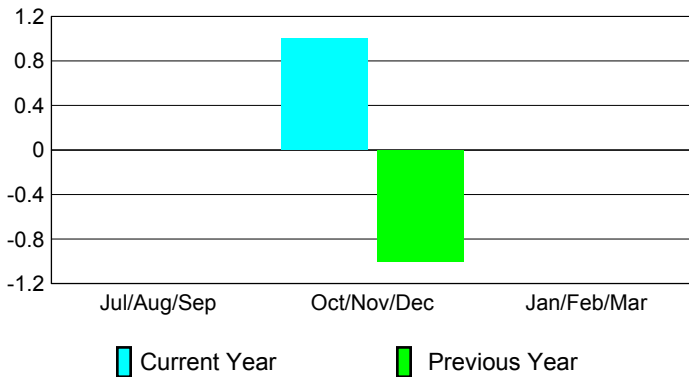

2009-2010 GMT Quarterly Report for District (or Undistricted) **District 2 E1**

GMT: **JOHN 'JACK' R FERGUSON**

Location: **TEXAS**

GMT CA: **1**

CLUBS

Club Results
2009-2010

Clubs
2008-2009

Month	New Club Goal	Actual New Clubs	Actual Dropped Clubs	Gain/Loss of Clubs	Gain/Loss of Clubs
Jul/Aug/Sep	1	0	0	0	0
Oct/Nov/Dec	3	1	0	1	-1
Jan/Feb/Mar	4	0	0	0	0
Totals	8	1	0	1	-1

Club Results 2009-2010

Goal, New, Dropped, Gain/Loss

Comparison of Club Gain/Loss

Current Year Compared to the Previous Year

YTD Status Quo Clubs 2009-2010

Status Quo Clubs Compared to Status Quo Members

MEMBERSHIP